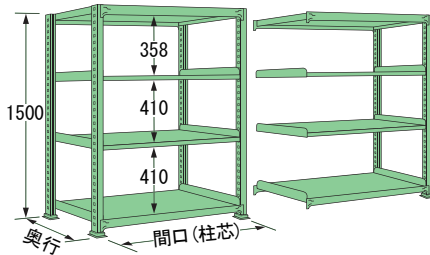

■ 高さ 1,500-4 段

			間口(mm)			
			900	1,200	1,500	1,800
奥行 (mm)	450	単体	MG1509M04T ¥35,200	MG1512M04T ¥40,800	MG1515M04T ¥46,000	MG1518M04T ¥54,800
		連結	¥30,200(R)	¥35,800(R)	¥41,000(R)	¥49,800(R)
	600	単体	MG1509L04T ¥38,800	MG1512L04T ¥45,200	MG1515L04T ¥51,200	MG1518L04T ¥61,200
		連結	¥33,800(R)	¥40,200(R)	¥46,200(R)	¥56,200(R)
	750	単体	MG1509J04T ¥43,800	MG1512J04T ¥50,200	MG1515J04T ¥58,600	MG1518J04T ¥68,200
		連結	¥38,800(R)	¥45,200(R)	¥53,600(R)	¥63,200(R)
	900	単体	MG1509K04T ¥47,800	MG1512K04T ¥55,000	MG1515K04T ¥65,800	MG1518K04T ¥74,200
		連結	¥42,800(R)	¥50,000(R)	¥60,800(R)	¥69,200(R)

※表示価格は税別です。