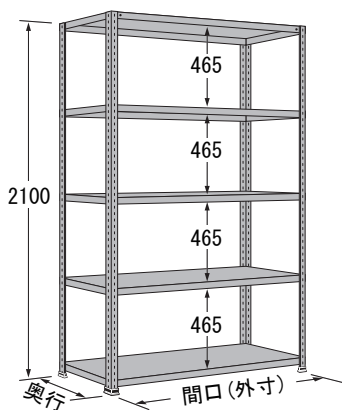

高さ 2,100-5 段

※塗装色はアイボリーです

		間口(mm)			
		875	1,200	1,500	1,800
奥行 (mm)	300	WO2109S05 ¥16,500	WO2112S05 ¥22,000	WO2115S05 ¥25,500	WO2118S05 ¥29,000
		WP2109S05 ¥27,200	WP2112S05 ¥34,900	WP2115S05 ¥40,500	WP2118S05 ¥46,000
		WN2109S05 ¥32,600	WN2112S05 ¥41,200	WN2115S05 ¥48,400	WN2118S05 ¥53,900
	450	WO2109M05 ¥19,500	WO2112M05 ¥26,500	WO2115M05 ¥31,000	WO2118M05 ¥35,500
		WP2109M05 ¥32,300	WP2112M05 ¥41,500	WP2115M05 ¥48,100	WP2118M05 ¥54,600
		WN2109M05 ¥38,900	WN2112M05 ¥48,900	WN2115M05 ¥57,200	WN2118M05 ¥63,600
	600	WO2109L05 ¥22,500	WO2112L05 ¥30,500	WO2115L05 ¥36,000	WO2118L05 ¥47,000
		WP2109L05 ¥37,300	WP2112L05 ¥47,500	WP2115L05 ¥55,100	WP2118L05 ¥68,200
		WN2109L05 ¥44,100	WN2112L05 ¥55,200	WN2115L05 ¥64,400	WN2118L05 ¥77,400

※表示価格は税別です。