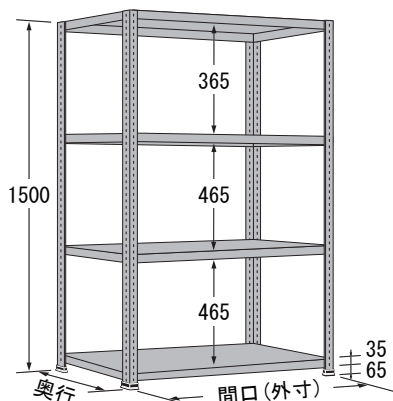

※表示価格は税別です。

高さ 1,200-4 段

※塗装色はアイボリーです

		間口(mm)			
		875	1,200	1,500	1,800
奥行 (mm)	300	WO1209S04 ¥12,800	WO1212S04 ¥17,200	WO1215S04 ¥20,000	WO1218S04 ¥22,800
		WP1209S04 ¥18,200	WP1212S04 ¥23,900	WP1215S04 ¥27,900	WP1218S04 ¥31,900
		WN1209S04 ¥23,100	WN1212S04 ¥29,500	WN1215S04 ¥34,600	WN1218S04 ¥38,400
	450	WO1209M04 ¥15,200	WO1212M04 ¥20,800	WO1215M04 ¥24,400	WO1218M04 ¥28,000
		WP1209M04 ¥21,800	WP1212M04 ¥28,700	WP1215M04 ¥33,500	WP1218M04 ¥38,300
		WN1209M04 ¥27,700	WN1212M04 ¥35,300	WN1215M04 ¥41,200	WN1218M04 ¥45,700
	600	WO1209L04 ¥17,600	WO1212L04 ¥24,000	WO1215L04 ¥28,400	WO1218L04 ¥37,200
		WP1209L04 ¥25,400	WP1212L04 ¥33,100	WP1215L04 ¥38,700	WP1218L04 ¥48,700
		WN1209L04 ¥31,200	WN1212L04 ¥39,600	WN1215L04 ¥46,300	WN1218L04 ¥56,000

※表示価格は税別です。

高さ 1,500-4 段

※塗装色はアイボリーです

		間口(mm)			
		875	1,200	1,500	1,800
奥行 (mm)	300	WO1509S04 ¥13,400	WO1512S04 ¥17,800	WO1515S04 ¥20,600	WO1518S04 ¥23,400
		WP1509S04 ¥20,400	WP1512S04 ¥26,300	WP1515S04 ¥30,500	WP1518S04 ¥34,900
		WN1509S04 ¥25,500	WN1512S04 ¥32,200	WN1515S04 ¥37,300	WN1518S04 ¥42,100
	450	WO1509M04 ¥15,800	WO1512M04 ¥21,400	WO1515M04 ¥25,000	WO1518M04 ¥28,600
		WP1509M04 ¥24,200	WP1512M04 ¥31,300	WP1515M04 ¥36,400	WP1518M04 ¥41,500
		WN1509M04 ¥30,200	WN1512M04 ¥38,100	WN1515M04 ¥44,000	WN1518M04 ¥49,700
	600	WO1509L04 ¥18,200	WO1512L04 ¥24,600	WO1515L04 ¥29,000	WO1518L04 ¥37,800
		WP1509L04 ¥28,100	WP1512L04 ¥36,000	WP1515L04 ¥41,900	WP1518L04 ¥52,200
		WN1509L04 ¥34,700	WN1512L04 ¥43,400	WN1515L04 ¥50,100	WN1518L04 ¥60,900