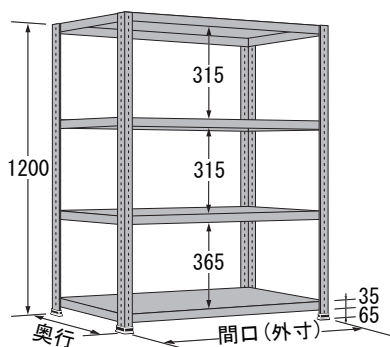

※表示価格は税別です。

高さ 1,200-3 段

※塗装色はアイボリーです

		間口(mm)			
		875	1,200	1,500	1,800
奥行 (mm)	300	W01209S03 ¥10,900	W01212S03 ¥14,200	W01215S03 ¥16,300	W01218S03 ¥18,400
		WP1209S03 ¥16,300	WP1212S03 ¥20,900	WP1215S03 ¥24,200	WP1218S03 ¥27,500
		WN1209S03 ¥21,200	WN1212S03 ¥26,500	WN1215S03 ¥30,900	WN1218S03 ¥34,000
	450	W01209M03 ¥12,700	W01212M03 ¥16,900	W01215M03 ¥19,600	W01218M03 ¥22,300
		WP1209M03 ¥19,300	WP1212M03 ¥24,800	WP1215M03 ¥28,700	WP1218M03 ¥32,600
		WN1209M03 ¥25,200	WN1212M03 ¥31,400	WN1215M03 ¥36,400	WN1218M03 ¥40,000
	600	W01209L03 ¥14,500	W01212L03 ¥19,300	W01215L03 ¥22,600	W01218L03 ¥29,200
		WP1209L03 ¥22,300	WP1212L03 ¥28,400	WP1215L03 ¥32,900	WP1218L03 ¥40,700
		WN1209L03 ¥28,100	WN1212L03 ¥34,900	WN1215L03 ¥40,500	WN1218L03 ¥48,000

※表示価格は税別です。

高さ 1,200-4 段

※塗装色はアイボリーです

		間口(mm)			
		875	1,200	1,500	1,800
奥行 (mm)	300	WO1209S04 ¥12,800	WO1212S04 ¥17,200	WO1215S04 ¥20,000	WO1218S04 ¥22,800
		WP1209S04 ¥18,200	WP1212S04 ¥23,900	WP1215S04 ¥27,900	WP1218S04 ¥31,900
		WN1209S04 ¥23,100	WN1212S04 ¥29,500	WN1215S04 ¥34,600	WN1218S04 ¥38,400
	450	WO1209M04 ¥15,200	WO1212M04 ¥20,800	WO1215M04 ¥24,400	WO1218M04 ¥28,000
		WP1209M04 ¥21,800	WP1212M04 ¥28,700	WP1215M04 ¥33,500	WP1218M04 ¥38,300
		WN1209M04 ¥27,700	WN1212M04 ¥35,300	WN1215M04 ¥41,200	WN1218M04 ¥45,700
	600	WO1209L04 ¥17,600	WO1212L04 ¥24,000	WO1215L04 ¥28,400	WO1218L04 ¥37,200
		WP1209L04 ¥25,400	WP1212L04 ¥33,100	WP1215L04 ¥38,700	WP1218L04 ¥48,700
		WN1209L04 ¥31,200	WN1212L04 ¥39,600	WN1215L04 ¥46,300	WN1218L04 ¥56,000