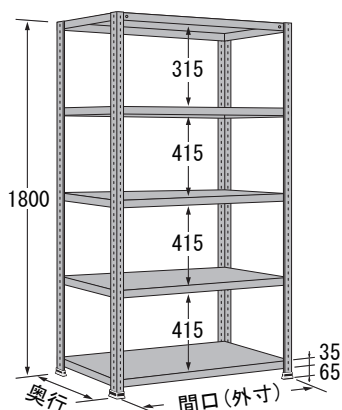

※表示価格は税別です。

高さ 1,800-4 段

※塗装色はアイボリーです

		間口(mm)			
		875	1,200	1,500	1,800
奥行 (mm)	300	WO1809S04 ¥14,000	WO1812S04 ¥18,400	WO1815S04 ¥21,200	WO1818S04 ¥24,000
		WP1809S04 ¥22,100	WP1812S04 ¥28,600	WP1815S04 ¥33,200	WP1818S04 ¥37,800
		WN1809S04 ¥27,900	WN1812S04 ¥34,900	WN1815S04 ¥40,000	WN1818S04 ¥45,900
	450	WO1809M04 ¥16,400	WO1812M04 ¥22,000	WO1815M04 ¥25,600	WO1818M04 ¥29,200
		WP1809M04 ¥26,300	WP1812M04 ¥34,000	WP1815M04 ¥39,400	WP1818M04 ¥44,800
		WN1809M04 ¥32,900	WN1812M04 ¥41,000	WN1815M04 ¥46,900	WN1818M04 ¥53,700
	600	WO1809L04 ¥18,800	WO1812L04 ¥25,200	WO1815L04 ¥29,600	WO1818L04 ¥38,400
		WP1809L04 ¥30,400	WP1812L04 ¥38,900	WP1815L04 ¥45,100	WP1818L04 ¥55,700
		WN1809L04 ¥38,300	WN1812L04 ¥47,300	WN1815L04 ¥54,000	WN1818L04 ¥65,900

※表示価格は税別です。

高さ 1,800-5 段

※塗装色はアイボリーです

		間口(mm)			
		875	1,200	1,500	1,800
奥行 (mm)	300	WO1809S05 ¥15,900	WO1812S05 ¥21,400	WO1815S05 ¥24,900	WO1818S05 ¥28,400
		WP1809S05 ¥24,000	WP1812S05 ¥31,600	WP1815S05 ¥36,900	WP1818S05 ¥42,200
		WN1809S05 ¥29,800	WN1812S05 ¥37,900	WN1815S05 ¥43,700	WN1818S05 ¥50,300
	450	WO1809M05 ¥18,900	WO1812M05 ¥25,900	WO1815M05 ¥30,400	WO1818M05 ¥34,900
		WP1809M05 ¥28,800	WP1812M05 ¥37,900	WP1815M05 ¥44,200	WP1818M05 ¥50,500
		WN1809M05 ¥35,400	WN1812M05 ¥44,900	WN1815M05 ¥51,700	WN1818M05 ¥59,400
	600	WO1809L05 ¥21,900	WO1812L05 ¥29,900	WO1815L05 ¥35,400	WO1818L05 ¥46,400
		WP1809L05 ¥33,500	WP1812L05 ¥43,600	WP1815L05 ¥50,900	WP1818L05 ¥63,700
		WN1809L05 ¥41,400	WN1812L05 ¥52,000	WN1815L05 ¥59,800	WN1818L05 ¥73,900