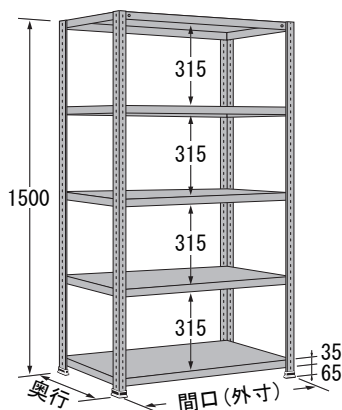

※表示価格は税別です。

高さ 1,500-4 段

※塗装色はアイボリーです

		間口(mm)			
		875	1,200	1,500	1,800
奥行 (mm)	300	WO1509S04 ¥13,400	WO1512S04 ¥17,800	WO1515S04 ¥20,600	WO1518S04 ¥23,400
		WP1509S04 ¥20,400	WP1512S04 ¥26,300	WP1515S04 ¥30,500	WP1518S04 ¥34,900
		WN1509S04 ¥25,500	WN1512S04 ¥32,200	WN1515S04 ¥37,300	WN1518S04 ¥42,100
	450	WO1509M04 ¥15,800	WO1512M04 ¥21,400	WO1515M04 ¥25,000	WO1518M04 ¥28,600
		WP1509M04 ¥24,200	WP1512M04 ¥31,300	WP1515M04 ¥36,400	WP1518M04 ¥41,500
		WN1509M04 ¥30,200	WN1512M04 ¥38,100	WN1515M04 ¥44,000	WN1518M04 ¥49,700
	600	WO1509L04 ¥18,200	WO1512L04 ¥24,600	WO1515L04 ¥29,000	WO1518L04 ¥37,800
		WP1509L04 ¥28,100	WP1512L04 ¥36,000	WP1515L04 ¥41,900	WP1518L04 ¥52,200
		WN1509L04 ¥34,700	WN1512L04 ¥43,400	WN1515L04 ¥50,100	WN1518L04 ¥60,900

※表示価格は税別です。

高さ 1,500-5 段

※塗装色はアイボリーです

		間口(mm)			
		875	1,200	1,500	1,800
奥行 (mm)	300	WO1509S05 ¥15,300	WO1512S05 ¥20,800	WO1515S05 ¥24,300	WO1518S05 ¥27,800
		WP1509S05 ¥22,300	WP1512S05 ¥29,300	WP1515S05 ¥34,200	WP1518S05 ¥39,300
		WN1509S05 ¥27,400	WN1512S05 ¥35,200	WN1515S05 ¥41,000	WN1518S05 ¥46,500
	450	WO1509M05 ¥18,300	WO1512M05 ¥25,300	WO1515M05 ¥29,800	WO1518M05 ¥34,300
		WP1509M05 ¥26,700	WP1512M05 ¥35,200	WP1515M05 ¥41,200	WP1518M05 ¥47,200
		WN1509M05 ¥32,700	WN1512M05 ¥42,000	WN1515M05 ¥48,800	WN1518M05 ¥55,400
	600	WO1509L05 ¥21,300	WO1512L05 ¥29,300	WO1515L05 ¥34,800	WO1518L05 ¥45,800
		WP1509L05 ¥31,200	WP1512L05 ¥40,700	WP1515L05 ¥47,700	WP1518L05 ¥60,200
		WN1509L05 ¥37,800	WN1512L05 ¥48,100	WN1515L05 ¥55,900	WN1518L05 ¥68,900