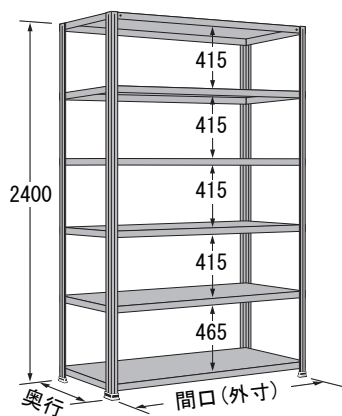

※表示価格は税別です。

高さ 2,100-5 段

※塗装色はアイボリーです

		間口(mm)			
		875	1,200	1,500	1,800
奥行 (mm)	300	WO2109S05 ¥16,500	WO2112S05 ¥22,000	WO2115S05 ¥25,500	WO2118S05 ¥29,000
		WP2109S05 ¥27,200	WP2112S05 ¥34,900	WP2115S05 ¥40,500	WP2118S05 ¥46,000
		WN2109S05 ¥32,600	WN2112S05 ¥41,200	WN2115S05 ¥48,400	WN2118S05 ¥53,900
	450	WO2109M05 ¥19,500	WO2112M05 ¥26,500	WO2115M05 ¥31,000	WO2118M05 ¥35,500
		WP2109M05 ¥32,300	WP2112M05 ¥41,500	WP2115M05 ¥48,100	WP2118M05 ¥54,600
		WN2109M05 ¥38,900	WN2112M05 ¥48,900	WN2115M05 ¥57,200	WN2118M05 ¥63,600
	600	WO2109L05 ¥22,500	WO2112L05 ¥30,500	WO2115L05 ¥36,000	WO2118L05 ¥47,000
		WP2109L05 ¥37,300	WP2112L05 ¥47,500	WP2115L05 ¥55,100	WP2118L05 ¥68,200
		WN2109L05 ¥44,100	WN2112L05 ¥55,200	WN2115L05 ¥64,400	WN2118L05 ¥77,400

※表示価格は税別です。

高さ 2,400-6 段

※塗装色はアイボリーです

		間口(mm)			
		875	1,200	1,500	1,800
奥行 (mm)	300	WO2409S06 ¥19,000	WO2412S06 ¥25,600	WO2415S06 ¥29,800	WO2418S06 ¥34,000
		WP2409S06 ¥32,300	WP2412S06 ¥41,200	WP2415S06 ¥47,800	WP2418S06 ¥54,200
		WN2409S06 ¥37,300	WN2412S06 ¥47,500	WN2415S06 ¥56,800	WN2418S06 ¥61,900
	450	WO2409M06 ¥22,600	WO2412M06 ¥31,000	WO2415M06 ¥36,400	WO2418M06 ¥41,800
		WP2409M06 ¥38,300	WP2412M06 ¥49,000	WP2415M06 ¥56,800	WP2418M06 ¥64,400
		WN2409M06 ¥44,900	WN2412M06 ¥56,800	WN2415M06 ¥67,500	WN2418M06 ¥73,500
	600	WO2409L06 ¥26,200	WO2412L06 ¥35,800	WO2415L06 ¥42,400	WO2418L06 ¥55,600
		WP2409L06 ¥44,200	WP2412L06 ¥56,100	WP2415L06 ¥65,100	WP2418L06 ¥80,700
		WN2409L06 ¥50,900	WN2412L06 ¥63,100	WN2415L06 ¥74,800	WN2418L06 ¥88,900