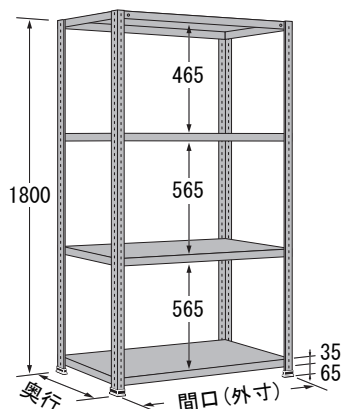

※表示価格は税別です。

高さ 1,500-5 段

※塗装色はアイボリーです

		間口(mm)			
		875	1,200	1,500	1,800
奥行 (mm)	300	WO1509S05 ¥15,300	WO1512S05 ¥20,800	WO1515S05 ¥24,300	WO1518S05 ¥27,800
		WP1509S05 ¥22,300	WP1512S05 ¥29,300	WP1515S05 ¥34,200	WP1518S05 ¥39,300
		WN1509S05 ¥27,400	WN1512S05 ¥35,200	WN1515S05 ¥41,000	WN1518S05 ¥46,500
	450	WO1509M05 ¥18,300	WO1512M05 ¥25,300	WO1515M05 ¥29,800	WO1518M05 ¥34,300
		WP1509M05 ¥26,700	WP1512M05 ¥35,200	WP1515M05 ¥41,200	WP1518M05 ¥47,200
		WN1509M05 ¥32,700	WN1512M05 ¥42,000	WN1515M05 ¥48,800	WN1518M05 ¥55,400
	600	WO1509L05 ¥21,300	WO1512L05 ¥29,300	WO1515L05 ¥34,800	WO1518L05 ¥45,800
		WP1509L05 ¥31,200	WP1512L05 ¥40,700	WP1515L05 ¥47,700	WP1518L05 ¥60,200
		WN1509L05 ¥37,800	WN1512L05 ¥48,100	WN1515L05 ¥55,900	WN1518L05 ¥68,900

※表示価格は税別です。

高さ 1,800-4 段

※塗装色はアイボリーです

		間口(mm)			
		875	1,200	1,500	1,800
奥行 (mm)	300	WO1809S04 ¥14,000	WO1812S04 ¥18,400	WO1815S04 ¥21,200	WO1818S04 ¥24,000
		WP1809S04 ¥22,100	WP1812S04 ¥28,600	WP1815S04 ¥33,200	WP1818S04 ¥37,800
		WN1809S04 ¥27,900	WN1812S04 ¥34,900	WN1815S04 ¥40,000	WN1818S04 ¥45,900
	450	WO1809M04 ¥16,400	WO1812M04 ¥22,000	WO1815M04 ¥25,600	WO1818M04 ¥29,200
		WP1809M04 ¥26,300	WP1812M04 ¥34,000	WP1815M04 ¥39,400	WP1818M04 ¥44,800
		WN1809M04 ¥32,900	WN1812M04 ¥41,000	WN1815M04 ¥46,900	WN1818M04 ¥53,700
	600	WO1809L04 ¥18,800	WO1812L04 ¥25,200	WO1815L04 ¥29,600	WO1818L04 ¥38,400
		WP1809L04 ¥30,400	WP1812L04 ¥38,900	WP1815L04 ¥45,100	WP1818L04 ¥55,700
		WN1809L04 ¥38,300	WN1812L04 ¥47,300	WN1815L04 ¥54,000	WN1818L04 ¥65,900